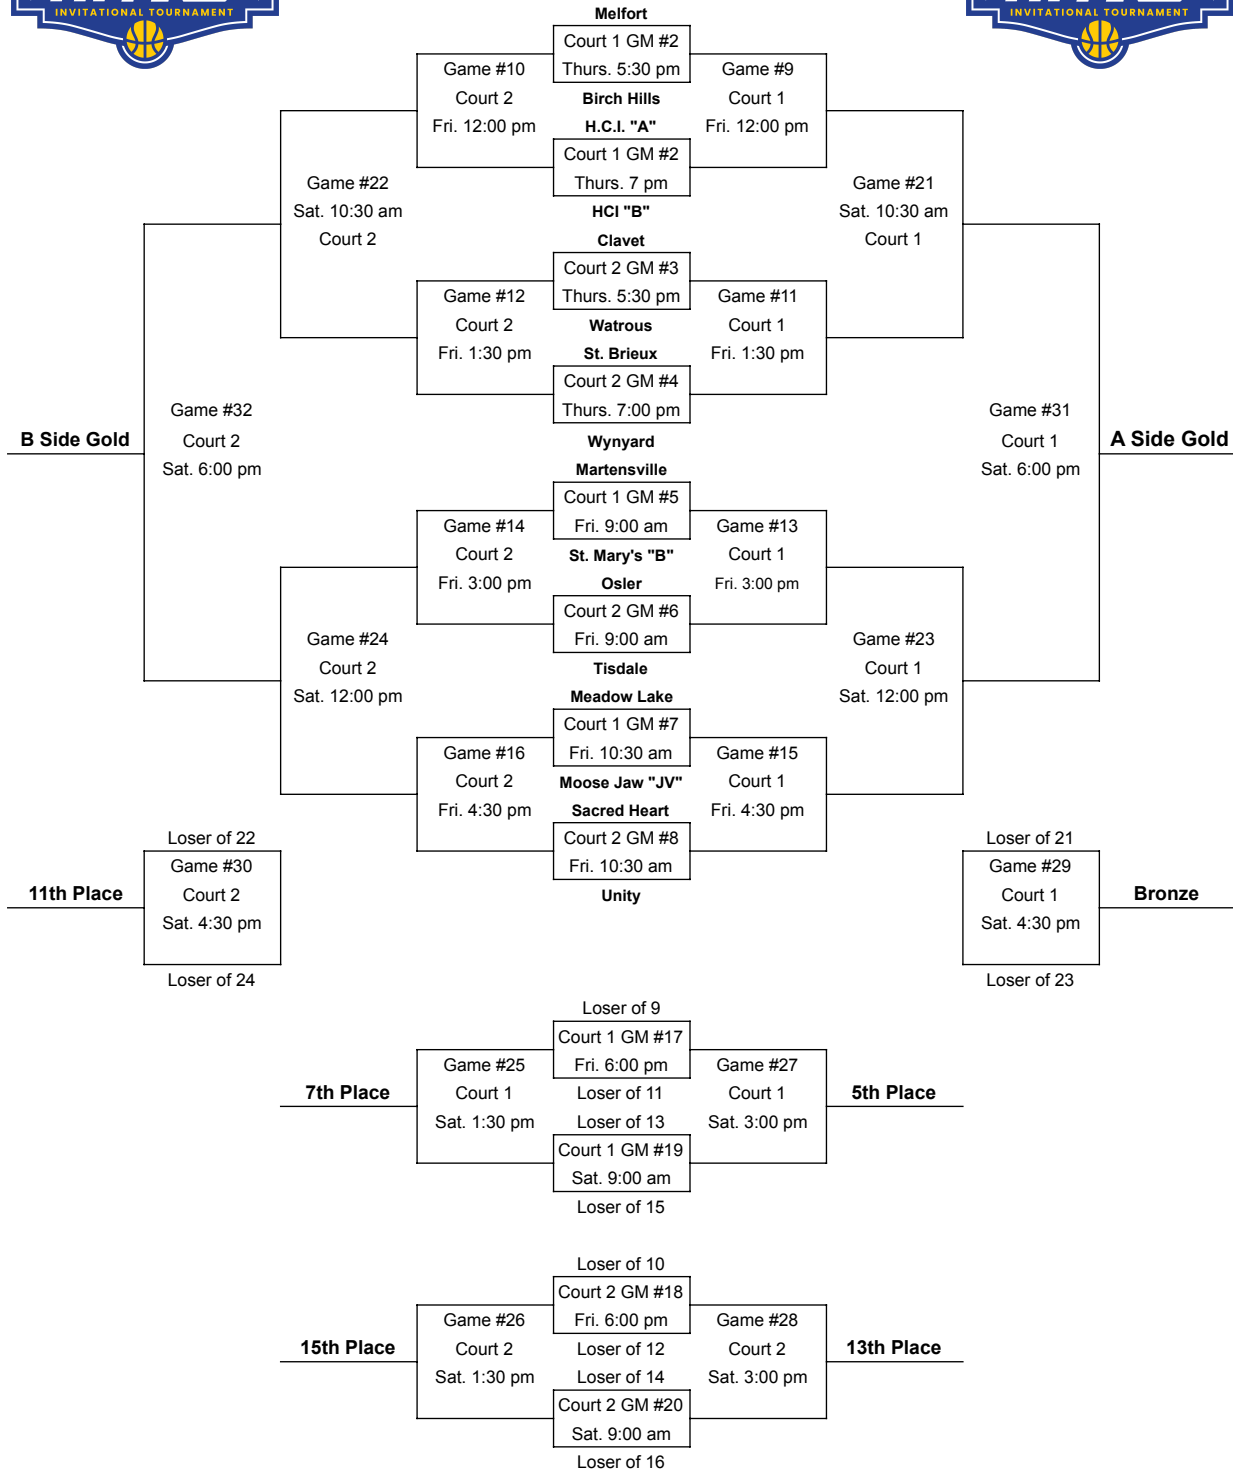

2023 HIT16 Tournament Schedule

Thursday, Dec. 14th to Saturday December 16th

Court and Game Schedule

	Court #1	Court #2
Thursday		
5:30 pm	Gm 1	Gm 2
7:00 pm	Gm 3	Gm 4
Friday	Court #1	Court #2
9:00 am	Gm 5	Gm 6
10:30 am	Gm 7	Gm 8
12:00 pm	Gm 9	Gm 10
1:30 pm	Gm 11	Gm 12
3:00 pm	Gm 13	Gm 14
4:30 pm	Gm 15	Gm 16
6:00 pm	Gm 17	Gm 18
7:30 pm	Skills Competition	
Saturday	Court #1	Court #2
9:00 am	Gm 19	Gm 20
10:30 am	Gm 21	Gm 22
12:00 pm	Gm 23	Gm 24
1:30 pm	Gm 25	Gm 26
3:00 pm	Gm 27	Gm 28
4:30 pm	Gm 29	Gm 30
6:00 pm	Gm 31	Gm 32

***5 min half times**

***All quarters throughout the tournament will be 9 minutes in length**

***Overtime Periods are 3 minutes in length (1 additional timeout)**

***Bottom teams wear dark unless you arrange a switch with other team**